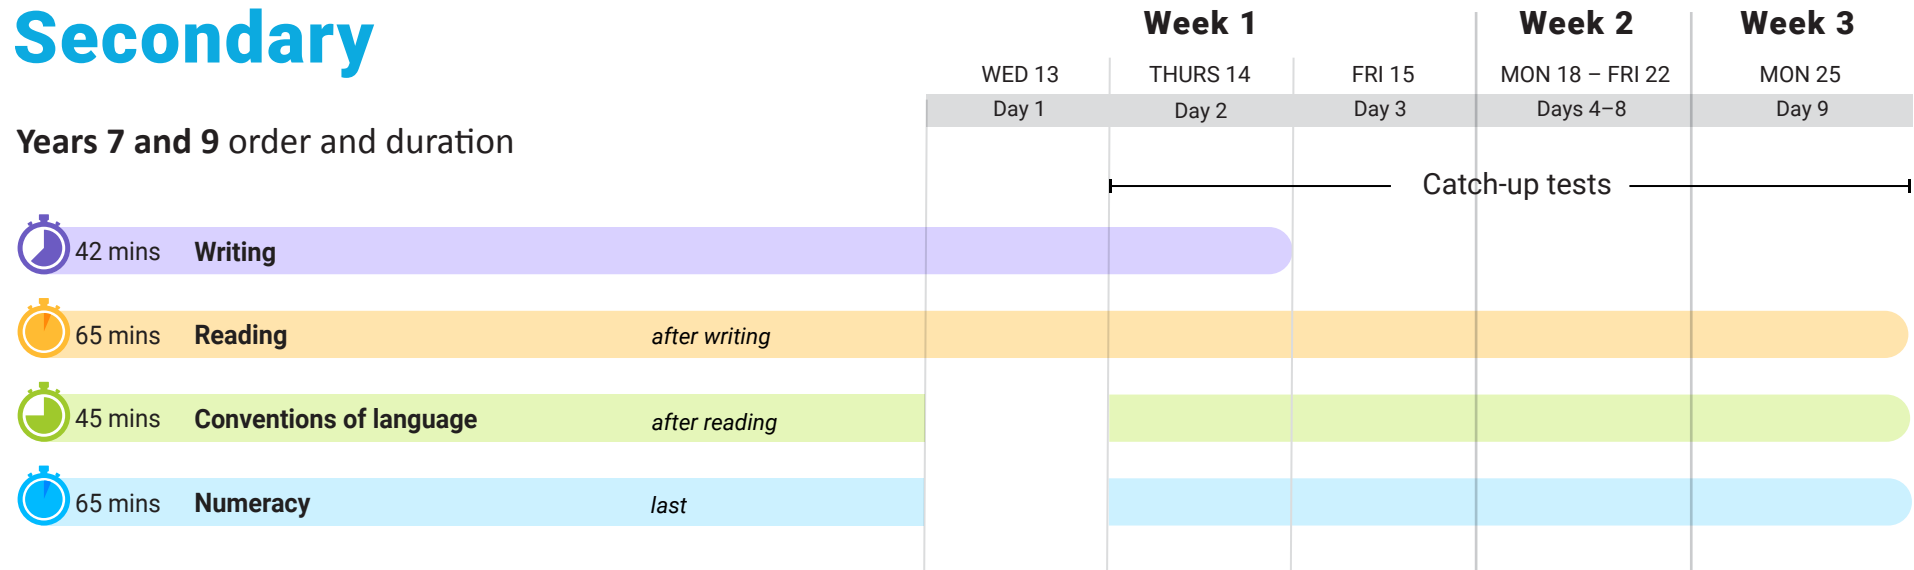

NAPLAN test window

The NAPLAN test window is 9 days.

March 2024

Primary

Year 3 order and duration

Year 5 order and duration

- Year 3 writing is done on paper by all students and must be scheduled for day 1. It is recommended Year 3 writing tests be completed by all classes at the same time in the morning.
- Year 5 writing must be scheduled on day 1, with day 2 only used where there are technical/logistical limitations.

Tests must be scheduled as soon as possible within the test window, prioritising scheduling in week 1 over week 2 and the morning over the afternoon.

For advice on scheduling, including catch-up tests or rescheduling, schools should refer to the 'NAPLAN National Protocols for Test Administration', and consult their state/territory test administration authority as required.

NAPLAN test window

The NAPLAN test window is 9 days.

March 2024

Secondary

Years 7 and 9 order and duration

- Years 7 and 9 writing must be scheduled on day 1, with day 2 only used where there are technical/logistical limitations. Writing takes priority over other testing including rescheduled tests.

Tests must be scheduled as soon as possible within the test window, prioritising scheduling in week 1 over week 2 and the morning over the afternoon.

For advice on scheduling, including catch-up tests or rescheduling, schools should refer to the 'NAPLAN National Protocols for Test Administration', and consult their state/territory [test administration authority](#) as required.