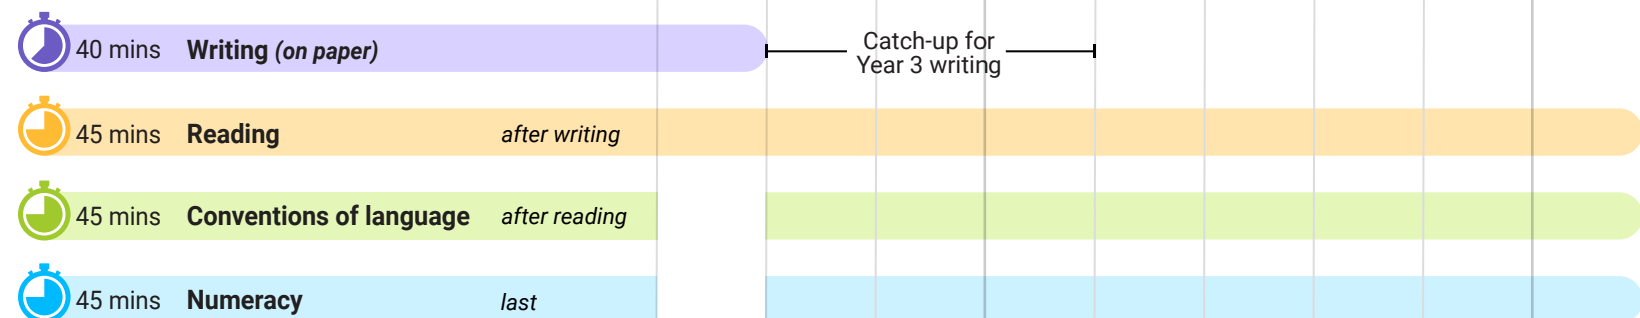

NAPLAN test window

The NAPLAN test window is 9 days.

March 2024

Primary

Year 3 order and duration

Year 5 order and duration

- Year 3 writing is done on paper by all students and must be scheduled for day 1. It is recommended Year 3 writing tests be completed by all classes at the same time in the morning.
- Year 5 writing must be scheduled on day 1, with day 2 only used where there are technical/logistical limitations.

Tests must be scheduled as soon as possible within the test window, prioritising scheduling in week 1 over week 2 and the morning over the afternoon.

For advice on scheduling, including catch-up tests or rescheduling, schools should refer to the 'NAPLAN National Protocols for Test Administration', and consult their state/territory test administration authority as required.

NAPLAN test window

The NAPLAN test window is 9 days.

March 2024

Secondary

Years 7 and 9 order and duration

- Years 7 and 9 writing must be scheduled on day 1, with day 2 only used where there are technical/logistical limitations. Writing takes priority over other testing including rescheduled tests.