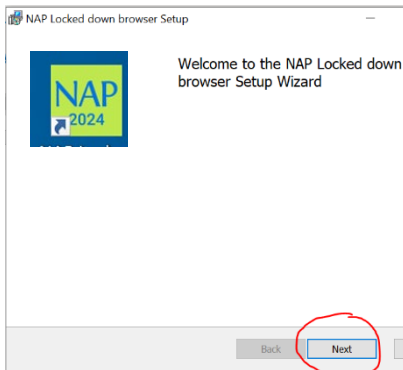

Device	Downloads
Windows	<p>Application v5.2.2 (Updated: 16-Nov-2022)</p> <p>Download for Windows 10 or later (.msi)</p> <p>User guide Windows - Locked Down Browser Guide PDF 0.98MB v3.02 Last updated: 20 Jan 2023</p>
Mac	<p>Application v5.3.0 (Updated: 05-Dec-2022)</p> <p>Download for MacOS 10.15.4 or later (.pkg)</p> <p>User guide MacOS - Locked Down Browser User Guide PDF 2.19MB v3.02 Last updated: 20 Jan 2023</p>
iPad	<p>Application v5.2.6 (Updated: 22-Nov-2022)</p> <p>Download on the App Store</p> <p>User guide iOS - Locked Down Browser User Guide PDF 2.71MB v3.01 Last updated: 20 Jan 2023</p>
Chromebook	<p>Application v0.16.0.1 (Updated: 06-Oct-2021) NOTE - this version remains valid for NAPLAN 2023</p> <p>available in the chrome web store</p> <p>Configured to run in Kiosk mode Download Kiosk configuration settings</p>

Run/Keep any pop ups related to downloading the LDB

Yes to install LDB app

Accept terms & conditions of LDB wizard by ticking box

Ensure you click finish to complete the install process...

Mac users will have to save LDB in APPs folder